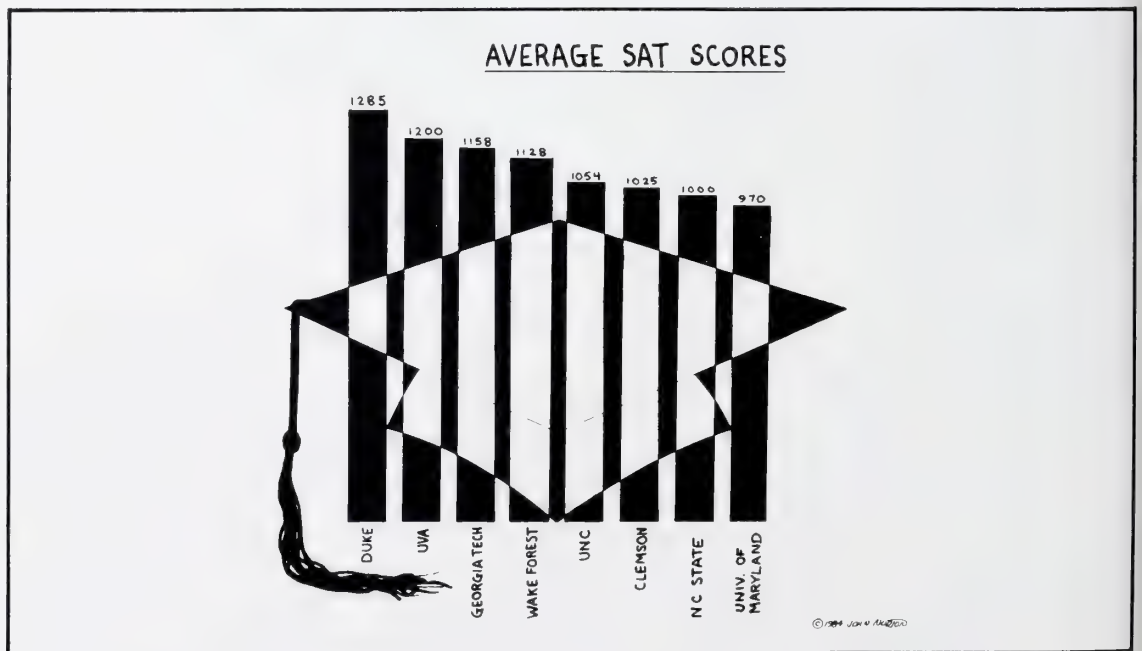

By Tara L. Huffman

Compared to other universities in the ACC, Clemson is average. In comparing Clemson's student body size, tuition, academics, acceptance percentage, and social life with Maryland, North Carolina State, Virginia, North Carolina, Georgia Tech, Duke and Wake Forest, the Tigers fall in the median range. Maryland is the largest of the eight schools with an undergraduate enrollment of 37,530. Wake Forest is the smallest with 4,575 undergraduates. Clemson comes in fifth with an undergraduate enrollment of 11,620.

Tuition varies greatly depending on whether or not the institution is state supported. Duke and Wake Forest are private and are therefore the most expensive. Their in-state and out-of-state costs are the same, while at state supported universities the two costs vary. The biggest difference is found at Georgia Tech which has in-state tuition fees of $1,401 yearly and out-of-state fees of $4,161.

Academics at these universities, based on SAT scores, range from a score of 970 at Maryland to 1285 at Duke. On an academic scale of one to five, five being the highest standard, N. C. State has the lowest score of two, Clemson has an average score of three, and Duke and Virginia have the highest score of five.

Acceptance percentages are lowest at Virginia, Duke, and Wake Forest. This is not unusual since these schools have the highest SAT score requirements. Maryland is the easiest

Original Art by John Norton